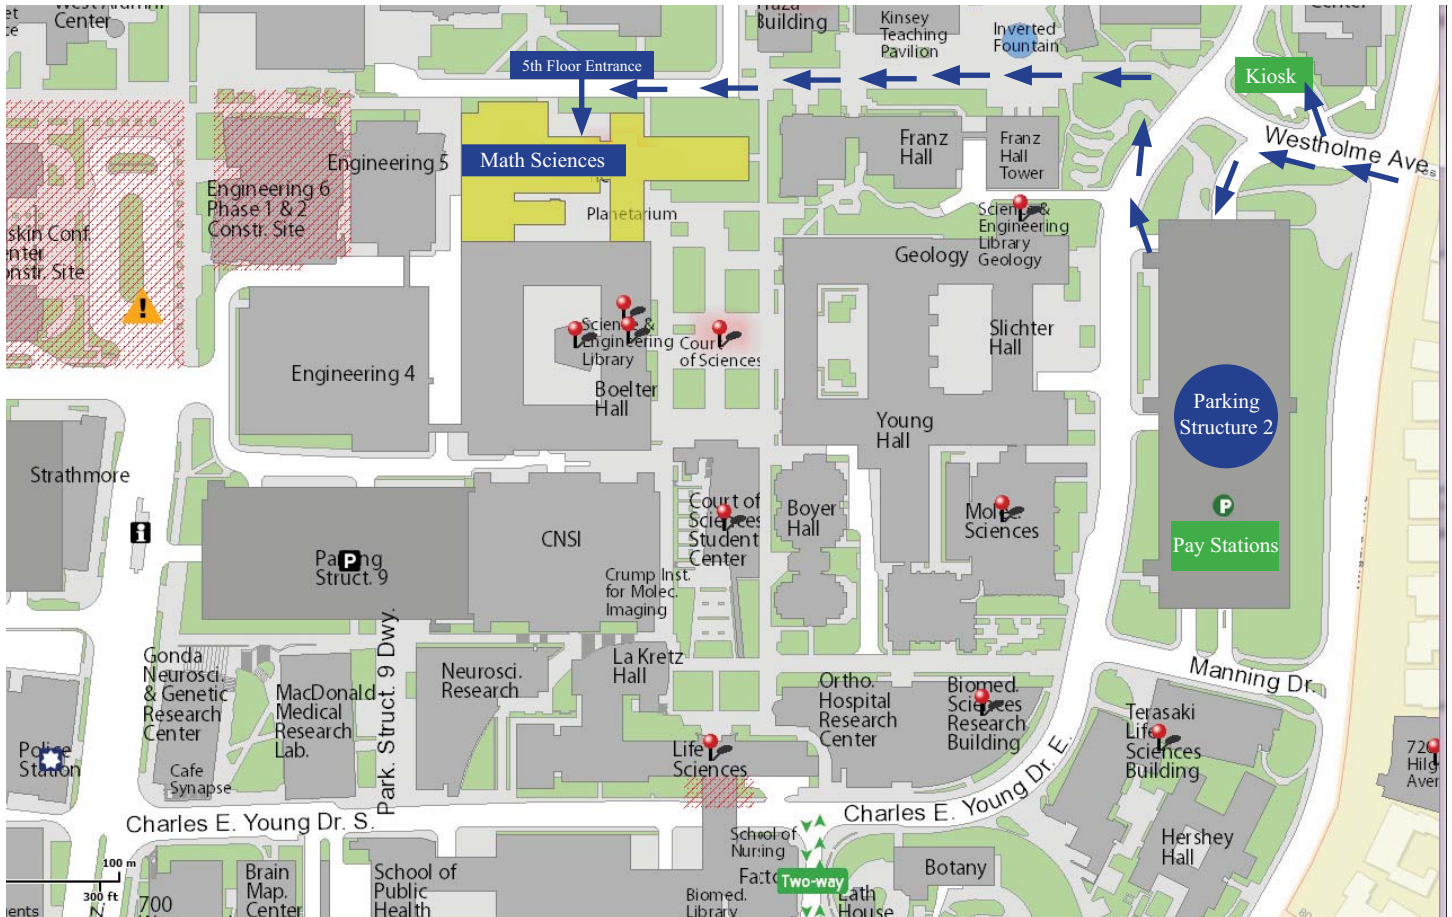

SOW Workshop

September 10, 2016 at UCLA

DIRECTIONS TO UCLA LOT 2:

***Parking is \$12/day.**

FROM SOUTH TO LOT 2:

- Take I-405/San Diego Fwy North toward Santa Monica
- At exit 55B, take ramp right for Wilshire Blvd toward Westwood
- Turn left onto Westwood Blvd
- Take the first right on Lindbrook, which curves around to become Hilgard
- Follow Hilgard to the Westholme entrance to UCLA
- Turn left on Westholme
- Visit kiosk on your right to purchase a day pass OR
- Lot 2 will be on your left where Pay Stations are available

FROM NORTH TO LOT 2:

- Take I-405/San Diego Fwy South toward Santa Monica
- At exit 55B, take ramp right for Wilshire Blvd toward Westwood
- Turn left onto Westwood Blvd
- Take the first right on Lindbrook, which curves around to become Hilgard
- Follow Hilgard to the Westholme entrance to UCLA
- Turn left on Westholme
- Visit kiosk on your right to purchase a day pass OR
- Lot 2 will be on your left where Pay Stations are available

Parking Pay Station spaces are available and you may pay via cash or credit card.

The workshop will run from 10AM - noon on the 6th floor of the Math Sciences Building (see below map).

Mathematical Sciences Building Map