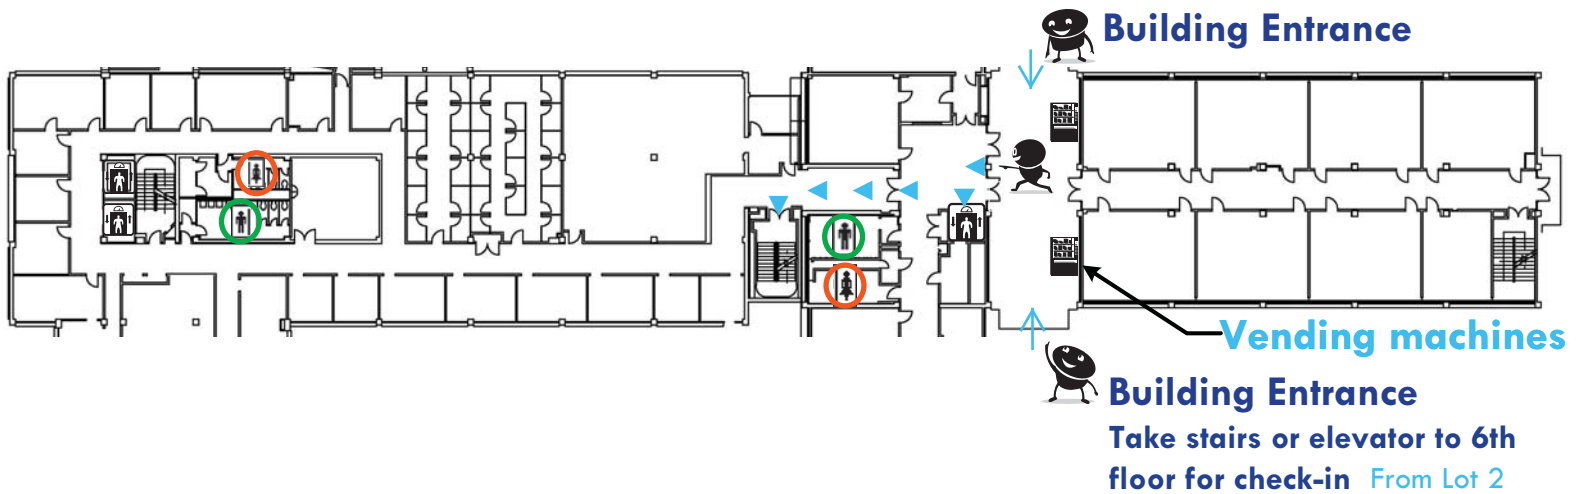

Mathematical Sciences Building Map

Math Sciences 5th Floor