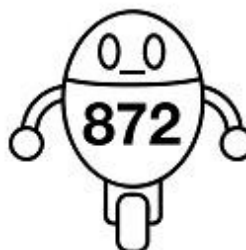

Name: \_\_\_\_\_

Rounding to the nearest hundred

# Rounding Robots

Round the numbers on the robots to the nearest hundred. Draw a line from each robot to the correct battery.

0

100

200

300

400

500