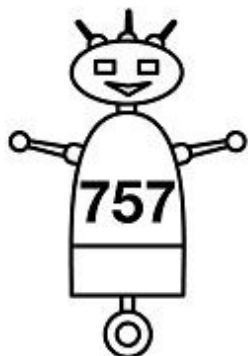

Name: \_\_\_\_\_

Rounding to the nearest hundred

# Rounding Robots

Round the numbers on the robots to the nearest hundred. Draw a line from each robot to the correct battery.

0

100

200

300

400

500