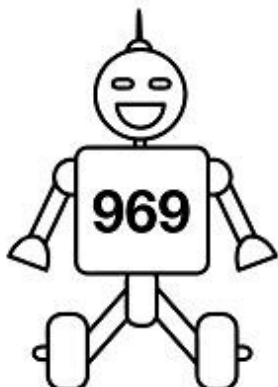

Name: \_\_\_\_\_

Rounding to the nearest hundred

# Rounding Robots

Round the numbers on the robots to the nearest hundred. Draw a line from each robot to the correct battery.

0

100

200

300

400

500