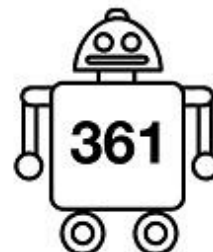

Name: \_\_\_\_\_

Rounding to the nearest hundred

# Rounding Robots

Round the numbers on the robots to the nearest hundred. Draw a line from each robot to the correct battery.

0

100

200

300

400

500