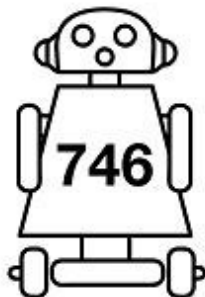

Name: \_\_\_\_\_

Rounding to the nearest hundred

# Rounding Robots

Round the numbers on the robots to the nearest hundred. Draw a line from each robot to the correct battery.

0

100

200

300

400

500